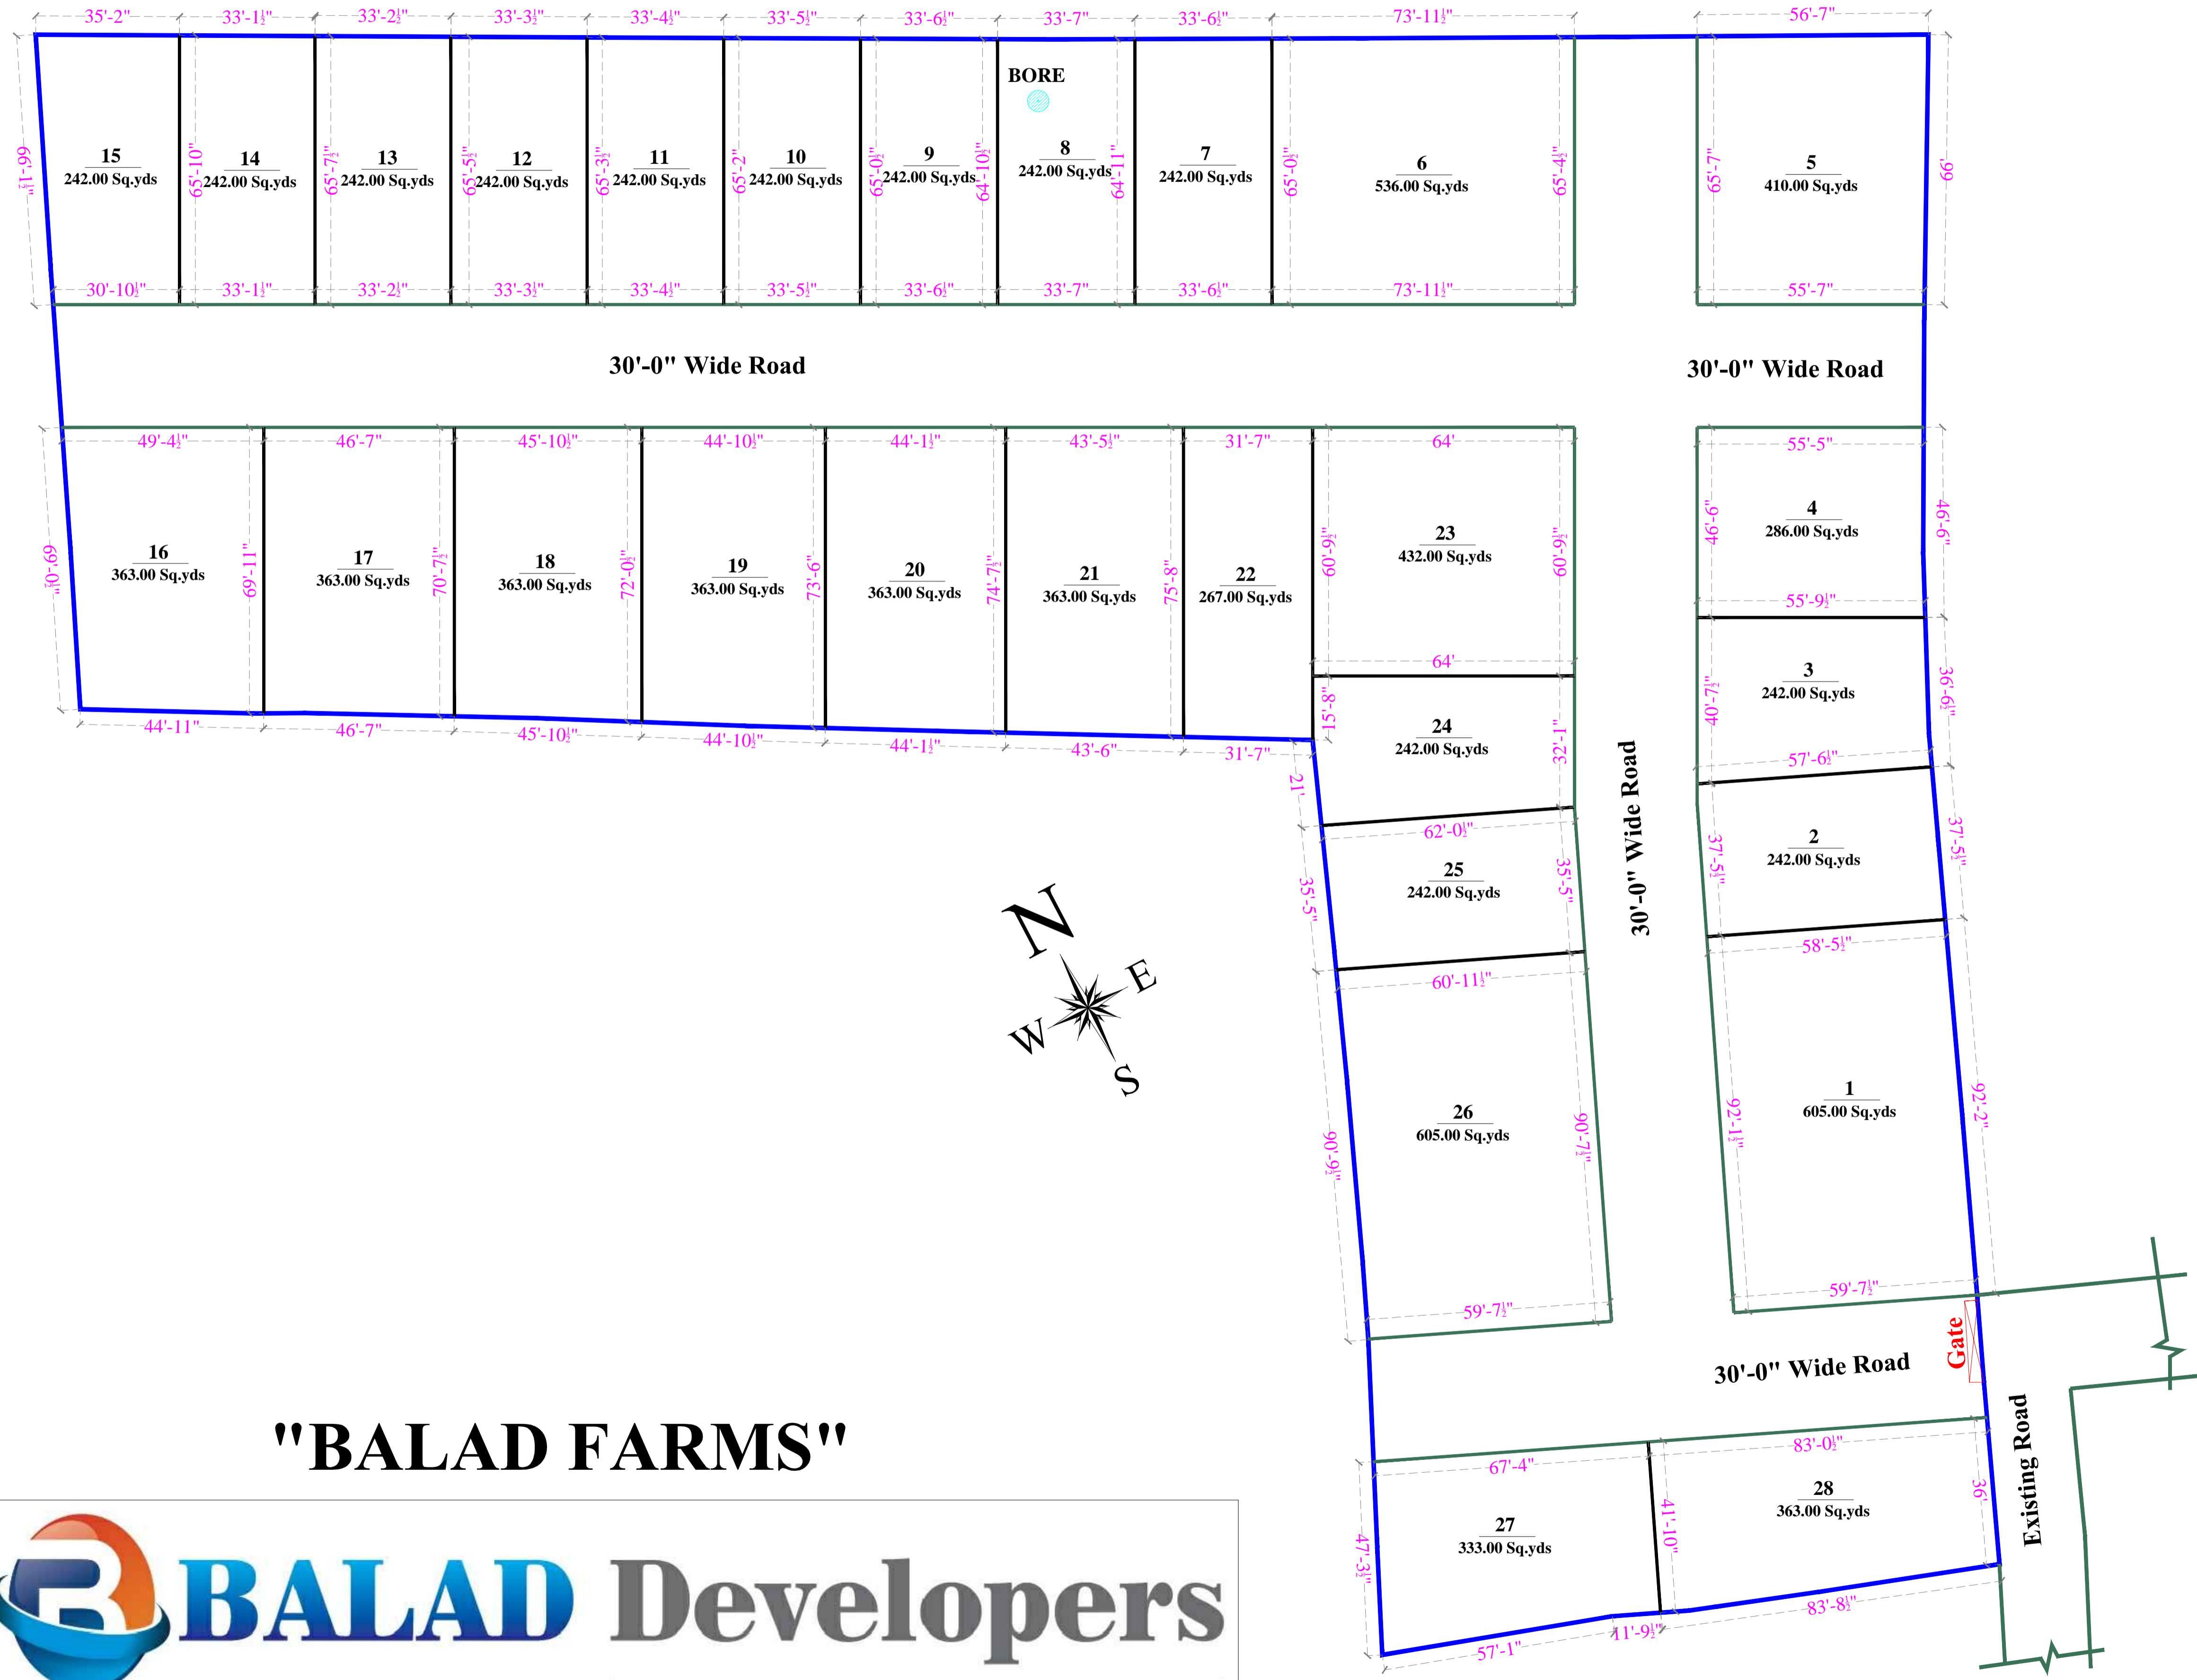

Proposed Farm Layout In Survey no- 1,2 & 28 Situated At Velgerla-2 Village Farooq Nagar Mandal, Shadnagar, Ranga Reddy District.

"BALAD FARMS"